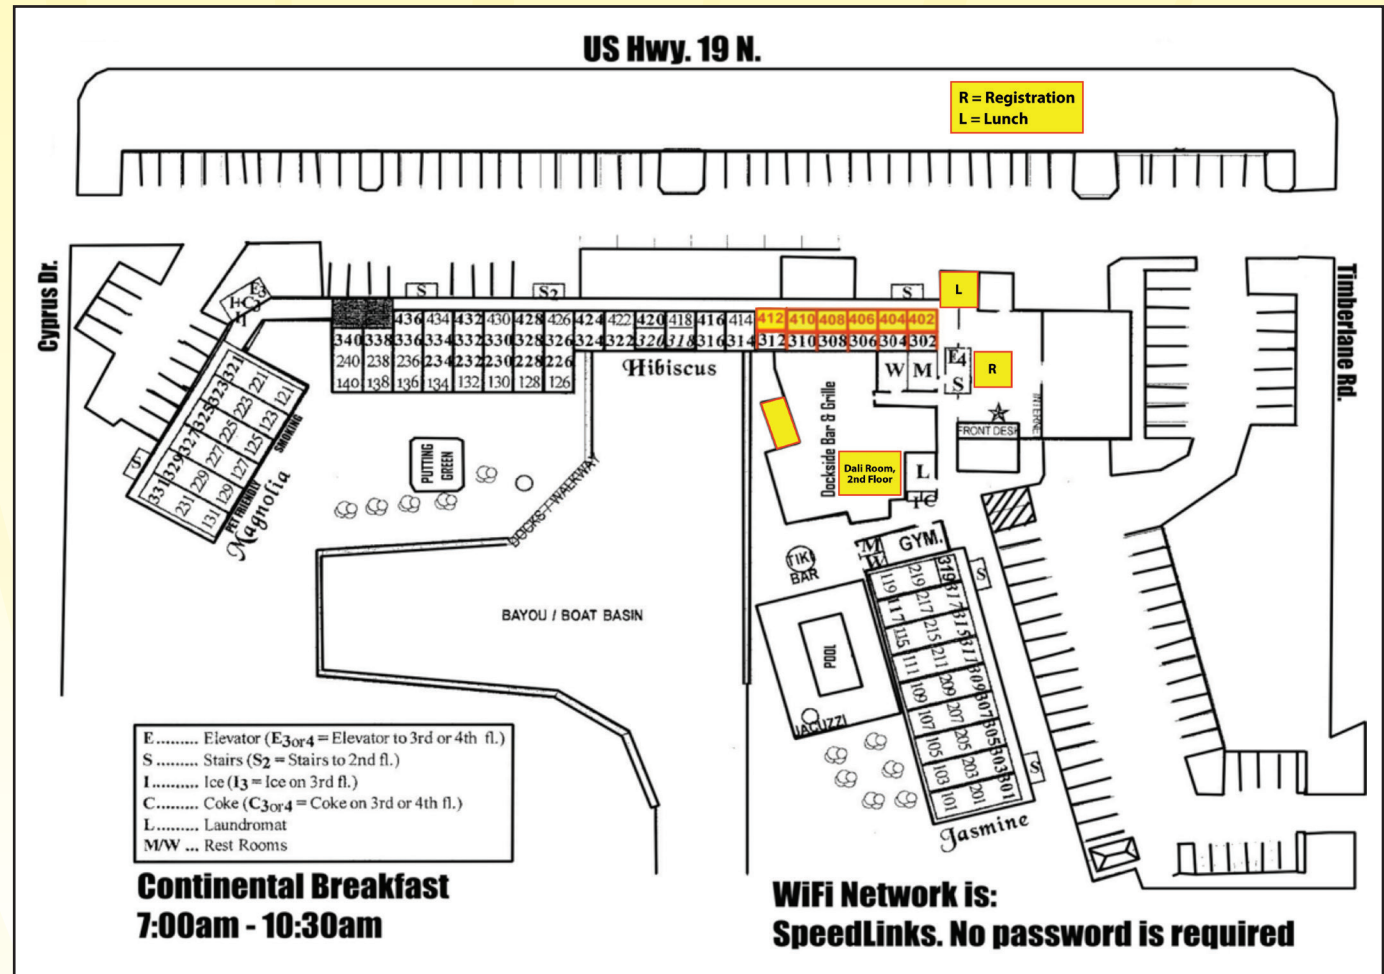

## GET TOGETHER EVENT

SPONSOR	LOCATION	DATES
HSU	412	10/26-10/27
EMP Epson/Severtson	406	10/27
Angel City	408	10/27
Audioholics Hospitality Suite	404	10/27
SALK Sound	Dock Side Room	10/27
Emotiva Epson/Severtson	Dali Room	10/27
Lunch	Lobby	10/27